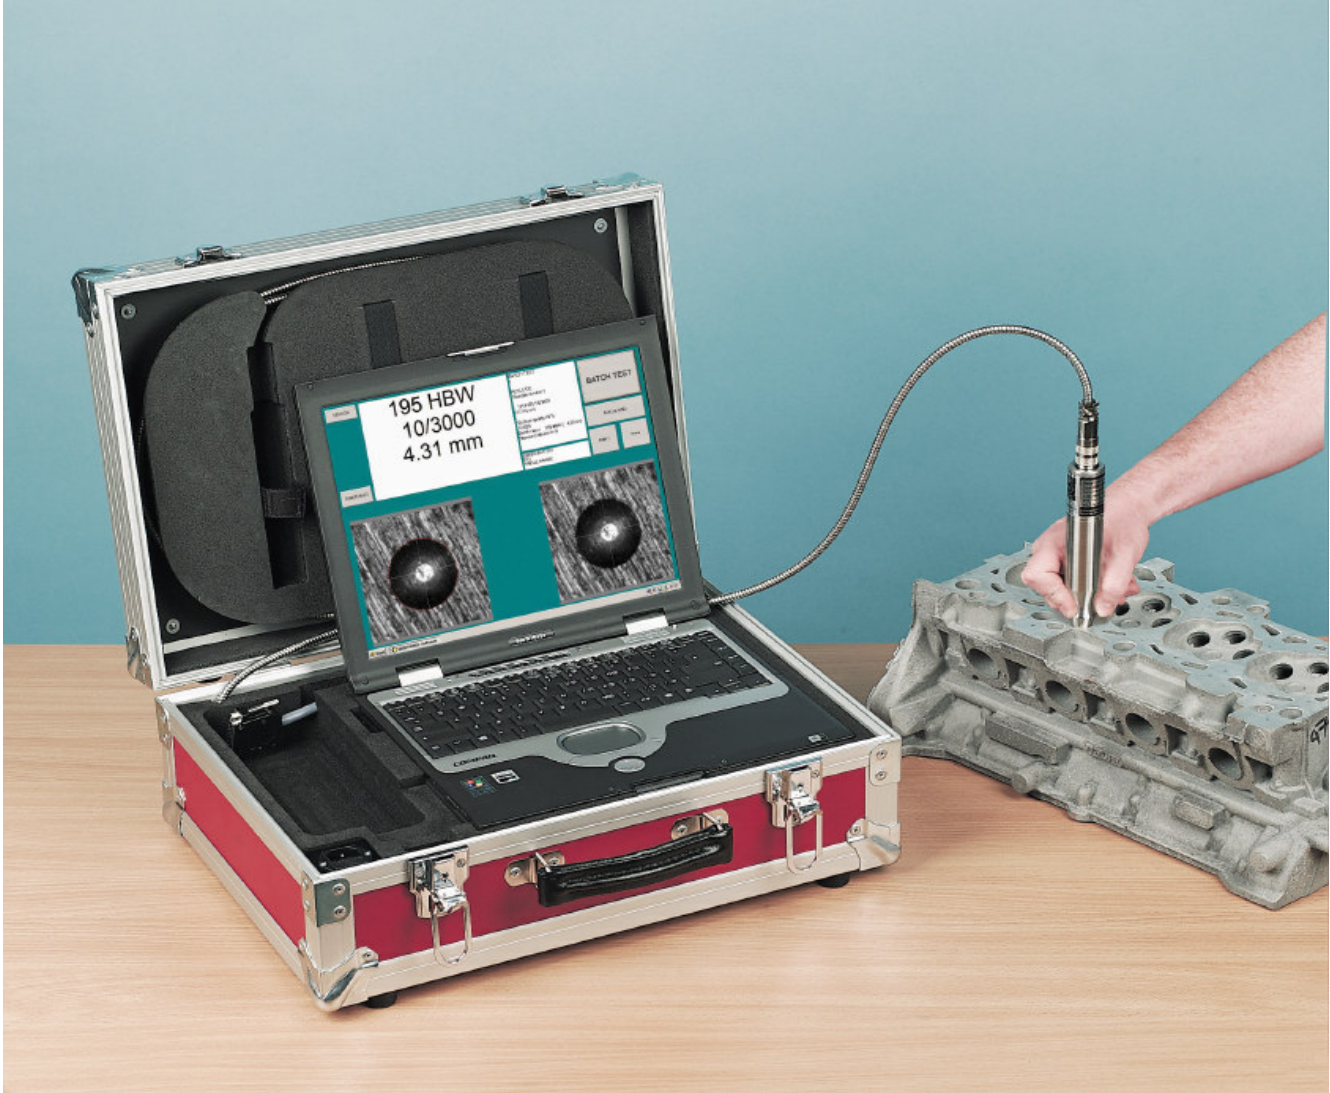

FOUNDRAX

BRINtronic series of fully automatic Brinell microscopes

USE AUTOMATIC BRINELL MEASUREMENTS TO GIVE CONFIDENCE IN TEST RESULTS

BRINtronic-LT fully automatic
portable Brinell microscope
includes laptop PC supplied in a tough industrial quality case

World Leaders

Brinell Hardness
Testing Equipment

No 0231

AUTOMATIC BRINELL MEASUREMENTS GIVE CONFIDENCE IN TEST RESULTS

BRINtronic-LT fully automatic portable Brinell microscope plus laptop PC supplied in a tough industrial case

BRINtronic series - FULLY AUTOMATIC BRINELL MICROSCOPES

- fully automatic - no measurement by operator
- fast – displays test results in HBW to two decimal places and mm to four decimal places in less than a second
- measures indentations on normal industrial hand prepared surfaces
- built for both shopfloor and laboratory use
- 4.6M armoured cable
- read out in HBW and mm
- measures indentations made with 2.5mm/5mm or 5mm/10mm indenters (depending on microscope unit)
- print out batch summary (batch size, batch mean, standard deviation, number of high and low rejects) with or without individual test results
- networkable - can communicate with a remote computer
- automatically saves test results to hard disk
- testing a batch may be interrupted to make other tests and then resumed
- software signals if batch limits are violated
- calibrated according to clauses 4.4.2 of ISO 6506-2 and 15.1.3 of ASTM E10
- measures indentations in the authentic manner and is UKAS certified to ISO6506 and ASTM E10
- AVAILABLE IN FIVE VERSIONS:
 - (1) as a fully automatic portable hand Brinell microscope – the BRINtronic-LT
 - (2) as a fully automatic semi-permanent hand Brinell microscope – the BRINtronic-PC
 - (3) as a modular system for use with the customers own PC/Laptop – the BRINtronic-MD
 - (4) fitted to BRIN200D
 - (5) fitted to BRINscan MkIII